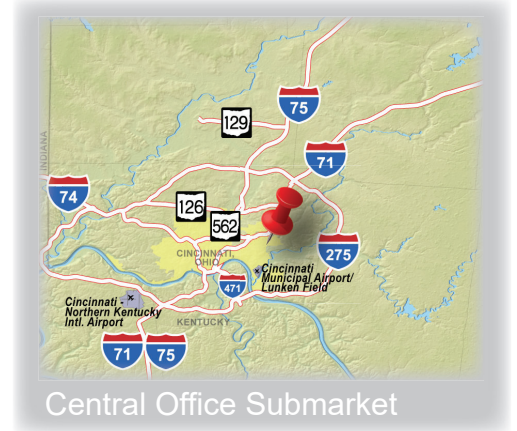

- Easy access to I-71 and US-50
- Signalized entry off Red Bank Expressway
- LEED Certified office building
- 100% real estate tax abatement
- Centrally located in metro area
- Adjacent to 10,000 SF of retail space with restaurants, banking and fitness facilities
- Fully leased by The Christ Hospital