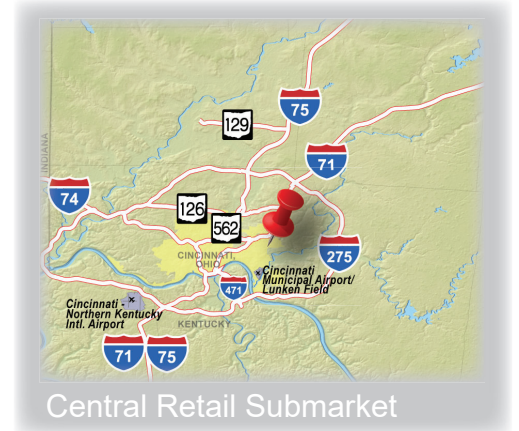

THE GODDARD SCHOOL

4430 Red Bank Expressway
Cincinnati, OH

USE:
SPACE AVAILABLE:
BUILDING SIZE:

Retail
0 SF
10,400 SF

- Easy access to I-71 and US-50
- Signalized entry off Red Bank Expressway
- Centrally located in metro area
- Over 200,000 population within 5 miles
- Convenient to a 10,000 sf retail center
- Adjacent to Red Bank Crossing I & II medical office buildings